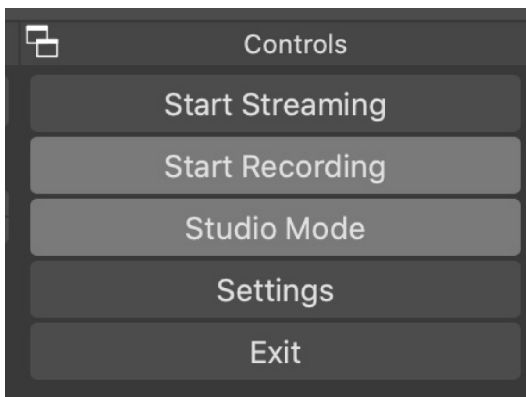

SPECIFICATIONS:

HDMI resolution:	Max input can be 3840x2160@30Hz
Support video for:	8/10/12bit Deep color
Video output format:	YUV, JPEG
Video output resolution:	Max output can be 1920x1080@30Hz
Support audio format:	L-PCM
Input cable distance:	≤15m,AWG26 HDMI standard cable
Max working current:	0.4A/5VDC
Operating Temperature range:	(-10 to +55°C)
Dimension (L x W x H):	64x28x13 (mm)
Weight:	21.4g