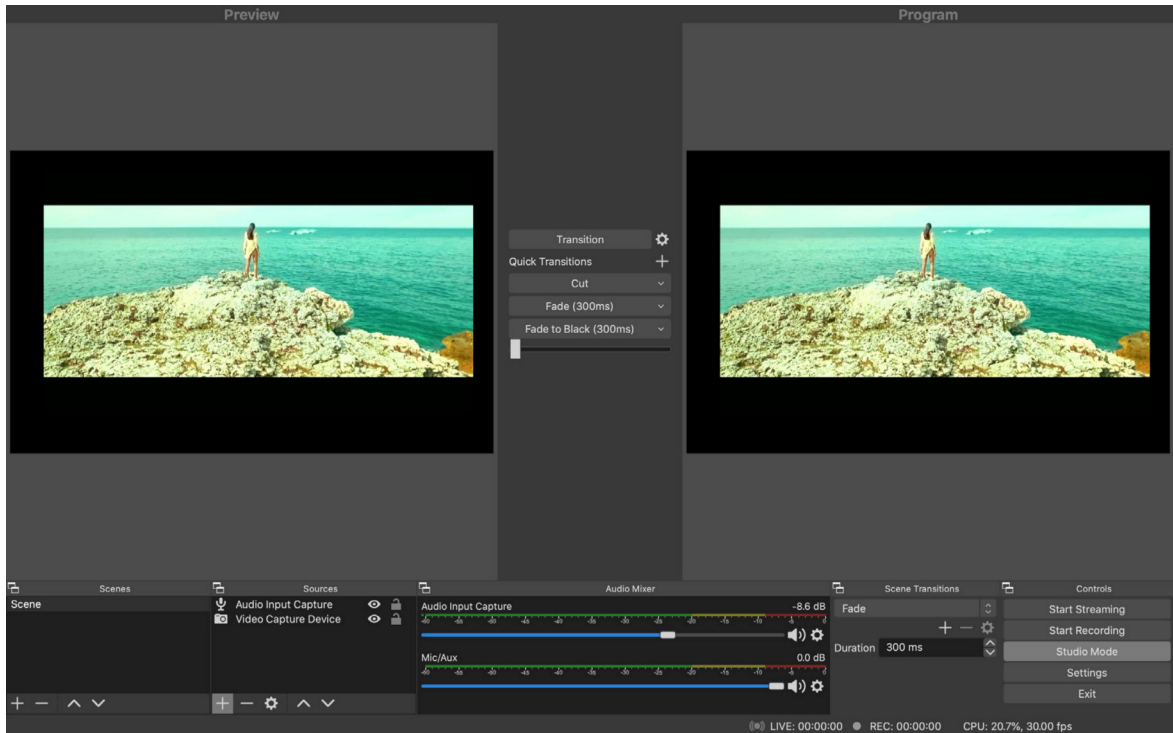

2. Select either Recording or Streaming Mode

a. Follow the on-screen prompts

3. Choose “Studio Mode” (double window).

4. Click “Start Recording”